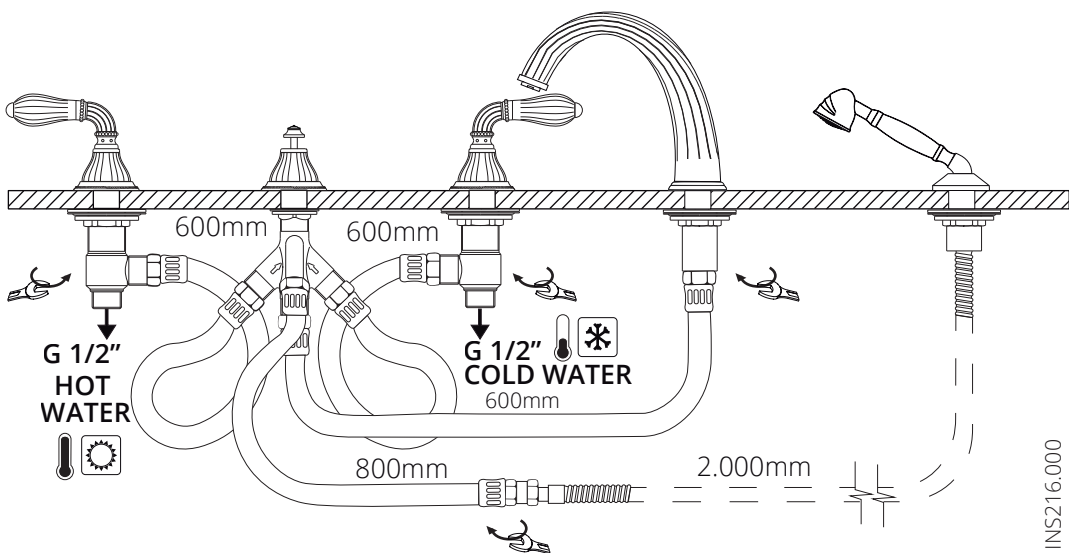

### Five Hole Bath Set with Pull-up Shower

INS216.000

---

---