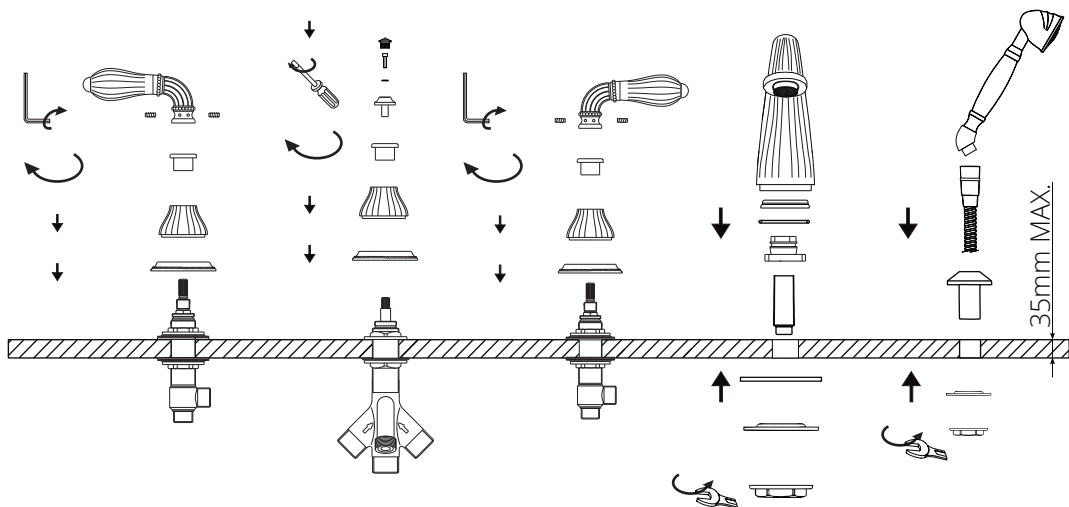

## ASSEMBLY INSTRUCTION

### Five Hole Bath Set with Pull-up Shower

INS216.000

---

---