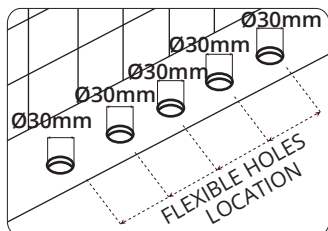

### Five Hole Bath Set with Pull-up Shower

INS216.000

---

---