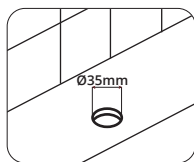

# ASSEMBLY INSTRUCTION

Basin monolever joystick mixer

---

---