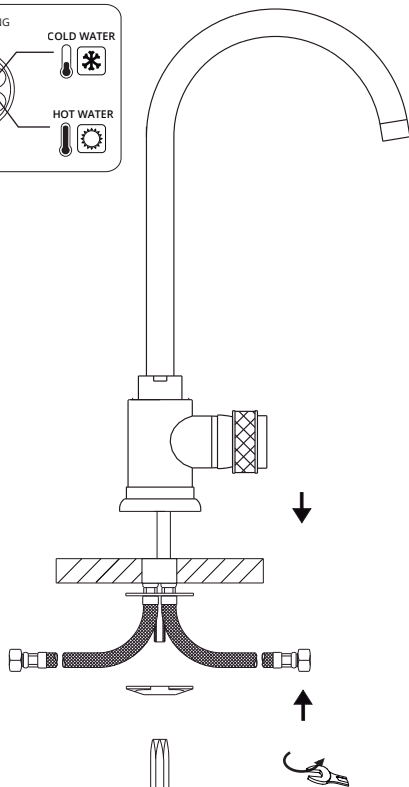

# ASSEMBLY INSTRUCTION

Basin monolever joystick mixer

---

---