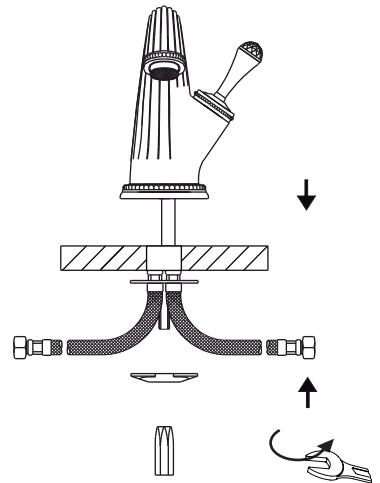

MESTRE

LUXURY SINCE 1952

ASSEMBLY INSTRUCTION

Basin monolever joystick mixer

CLEANING AND CARE GUIDE

Do not use cleaning products containing acid , alcohol, limescale removers.

Do not use abrasive sponges, clean and dry with a soft cloth.