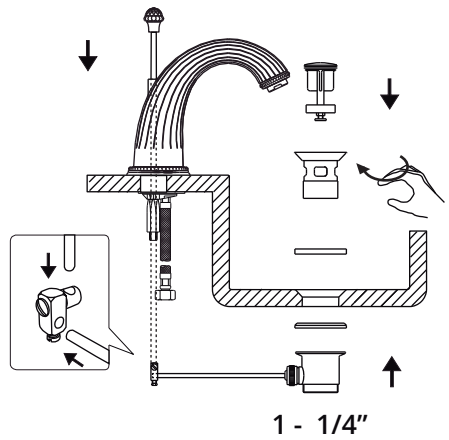

MESTRE

LUXURY SINCE 1952

ASSEMBLY INSTRUCTION

Basin monolever joystick mixer

CLEANING AND CARE GUIDE

Do not use cleaning products containing acid , alcohol, limescale removers.

Do not use abrasive sponges, clean and dry with a soft cloth.