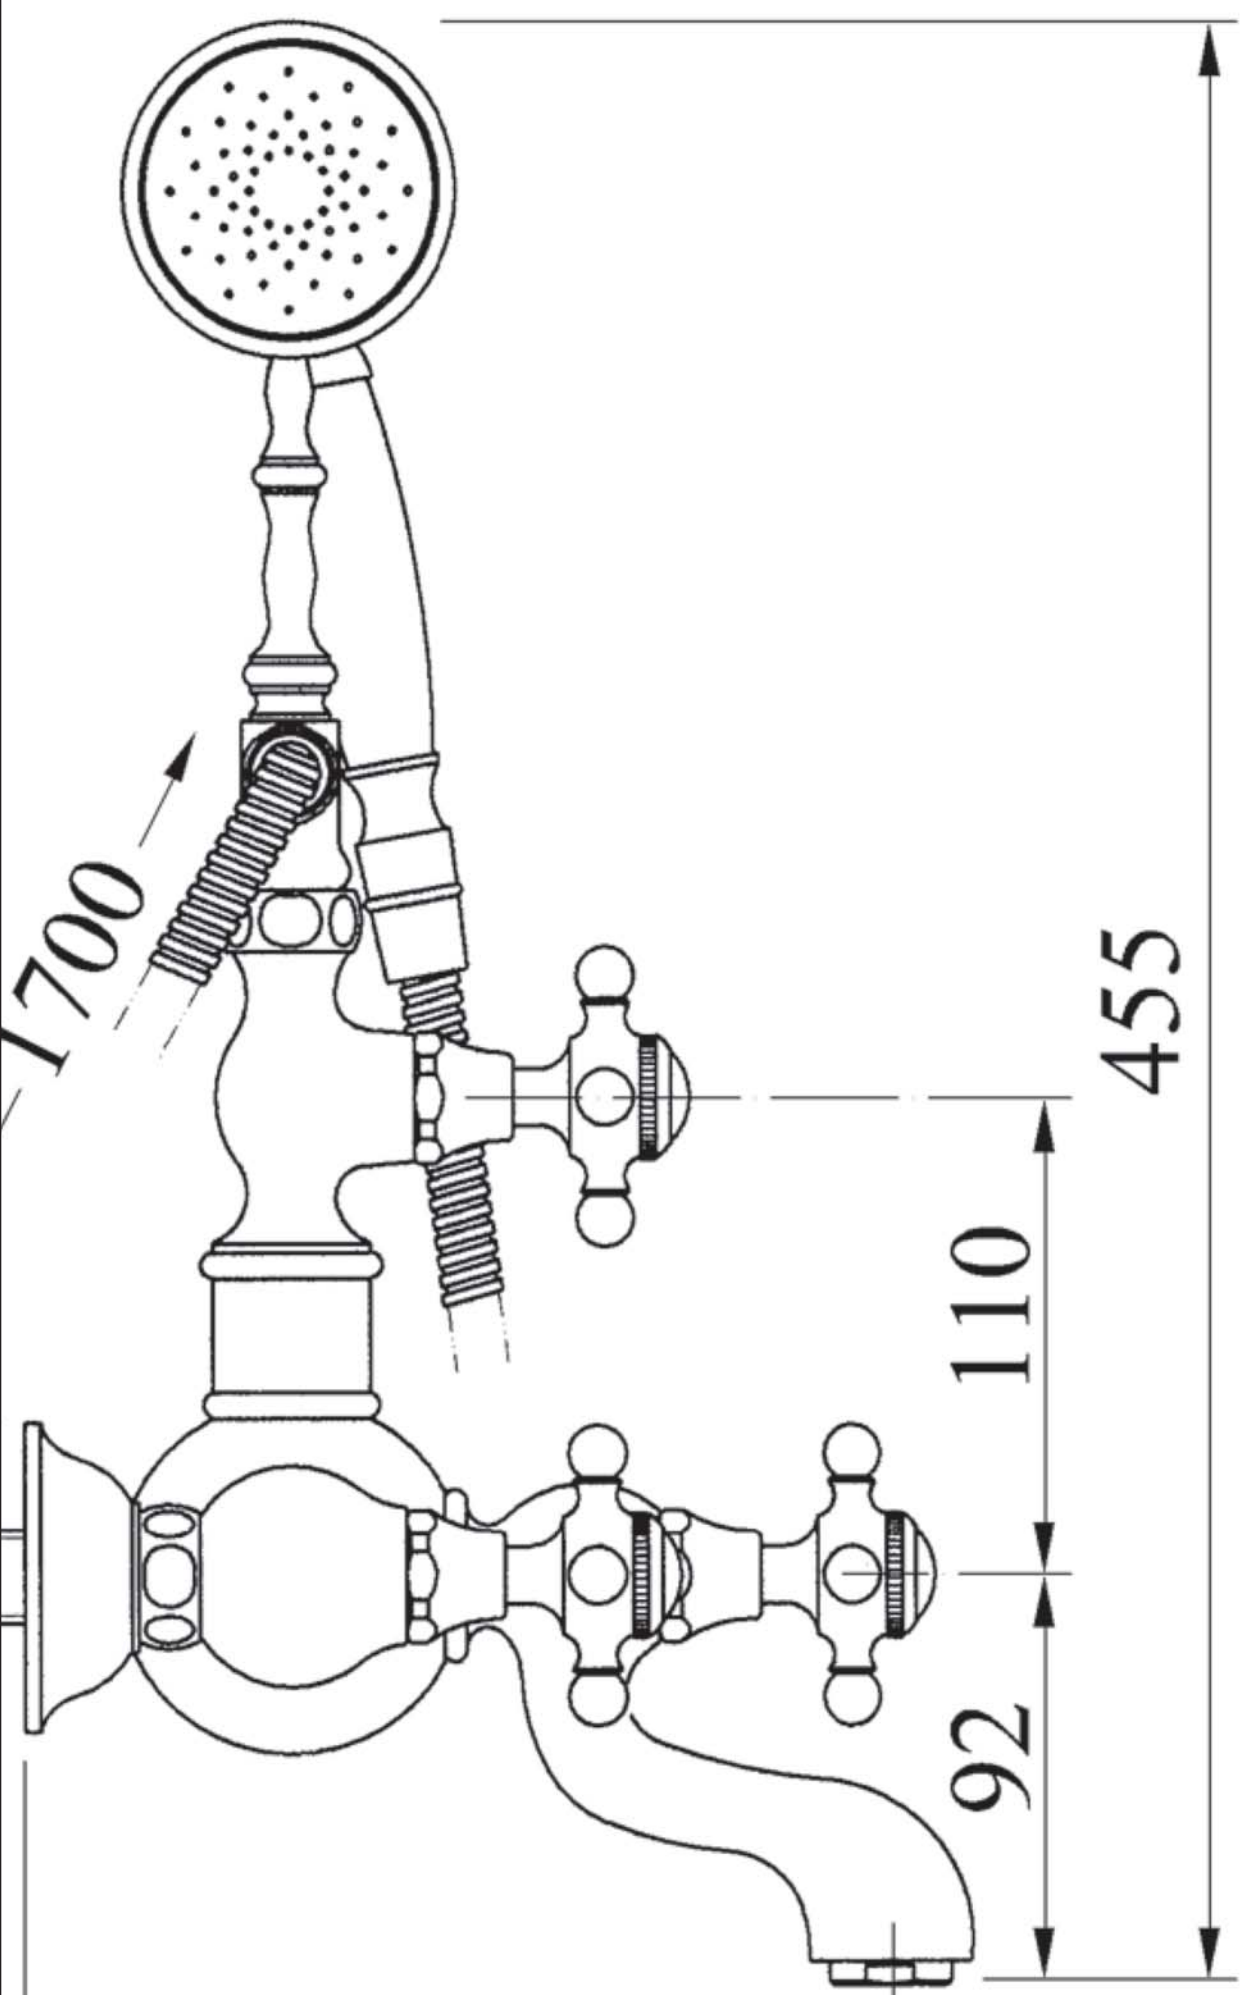

Dibujos técnicos / Technical drawings