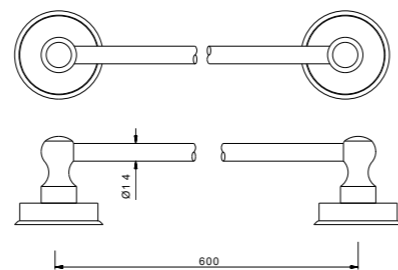

This collection perfectly combines modernity with warmth and luxury.

Soap dish holder with solid surface

Price

- 063078.000.50
- 063078.000.01

107,00€  
127,00€

Robe hook with solid surface

Price

- 063075.000.50
- 063075.000.01

60,00€  
70,00€

Towel rail solid surface 600mm

Price

- 063072.000.50
- 063072.000.01

125,00€  
140,00€

Towel ring with solid surface 165mm

Price

- 063073.000.50
- 063073.000.01