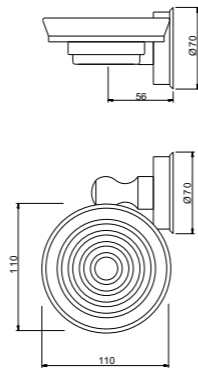

Soap dish holder with solid surface