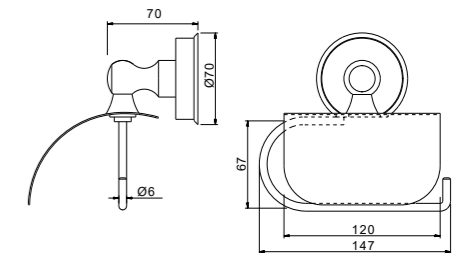

Price

- 063073.000.50
- 063073.000.01

101,00€
120,00€

Toilet paper holder with solid surface