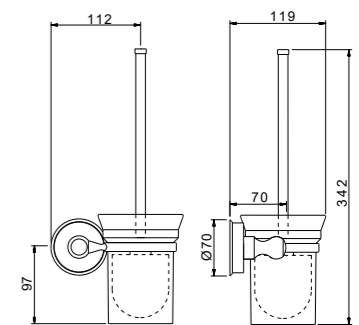

60,00€  
70,00€

Towel rail solid surface 600mm

Price

- 063072.000.50
- 063072.000.01

125,00€  
140,00€

Towel ring with solid surface 165mm

Price

- 063073.000.50
- 063073.000.01

101,00€  
120,00€

Toilet paper holder with solid surface

Price

- 063077.000.50
- 063077.000.01

100,00€  
124,00€

Toilet brush holder with solid surface

Price

- 063084.000.50
- 063084.000.01