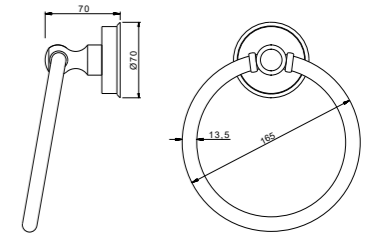

60,00€  
70,00€

Towel rail solid surface 600mm

Price

- 063072.000.50
- 063072.000.01

125,00€  
140,00€

Towel ring with solid surface 165mm

Price

- 063073.000.50
- 063073.000.01