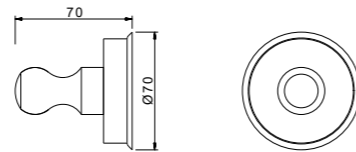

Price

- 063078.000.50
- 063078.000.01

107,00€
127,00€

Robe hook with solid surface