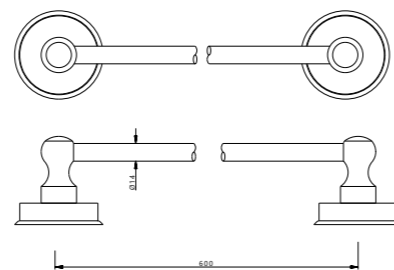

- 60,00€
- 70,00€

Towel rail solid surface 600mm

Price

- 063072.000.50
- 063072.000.01

- 125,00€
- 140,00€

Towel ring with solid surface 165mm

Price

- 063073.000.50
- 063073.000.01