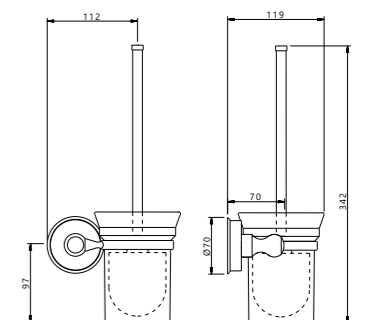

Soap dish holder with solid surface

Price

- 063078.000.50
- 063078.000.01

- 107,00€
- 127,00€

Robe hook with solid surface

Price

- 063075.000.50
- 063075.000.01

- 60,00€
- 70,00€

Towel rail solid surface 600mm

Price

- 063072.000.50
- 063072.000.01

- 125,00€
- 140,00€

Price

- 063073.000.50
- 063073.000.01

- 101,00€
- 120,00€

Price

- 063077.000.50
- 063077.000.01

- 100,00€
- 124,00€

Price

- 063084.000.50
- 063084.000.01

- 132,00€
- 156,00€