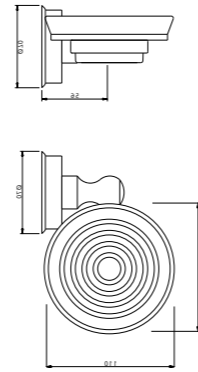

Robe hook with solid surface

Price

- 063075.000.50
- 063075.000.01

- 60,00€
- 70,00€