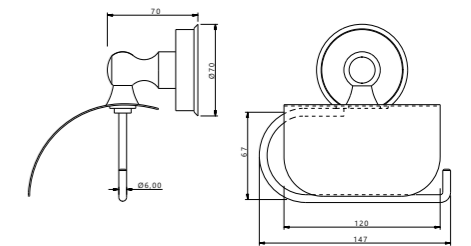

- 101,00€
- 120,00€

Toilet paper holder with solid surface

Price

- 063077.000.50
- 063077.000.01

- 100,00€
- 124,00€

Toilet brush holder with solid surface

Price

- 063084.000.50
- 063084.000.01