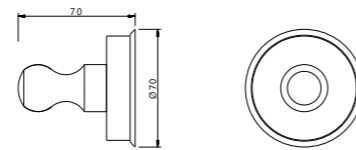

- 60,00€
- 70,00€

Towel rail solid surface 600mm

Price

- 063072.000.50
- 063072.000.01

- 125,00€
- 140,00€

Towel ring with solid surface 165mm

Price

- 063073.000.50
- 063073.000.01