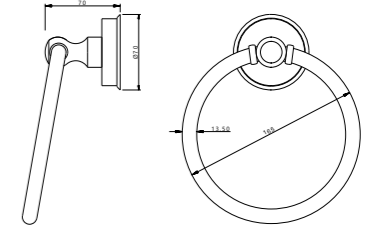

Toilet paper holder with solid surface

Price

- 063077.000.50
- 063077.000.01

- 100,00€
- 124,00€