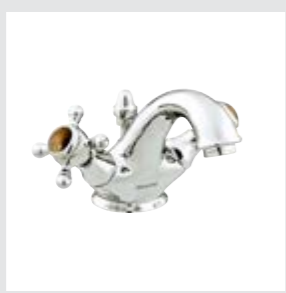

A captivating natural stone, enigmatic and ideal for decoration.

035005.TG0.50

035006.TG0.50

035011.TG0.50

Retro Precious handle design with tiger eye stone

035019.CTG.50

035016.TG0.50

035020.TG0.50

Retro Precious

● 035005.TG0.**
One hole basin mixer with tiger's eye stone

● 035006.TG0.**
One hole basin mixer with tiger's eye stone

● 035001.TG0.**
Three hole basin mixer with tiger's eye stone

● 035020.TG0.**
One hole bidet mixer with tiger's eye stone