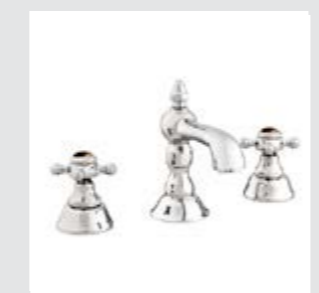

A captivating natural stone, enigmatic and ideal for decoration.

035005.TG0.50

035006.TG0.50

035011.TG0.50

Retro Precious handle design with tiger eye stone

035019.CTG.50

035016.TG0.50

035020.TG0.50

Retro Precious

● 035005.TG0.**
One hole basin mixer with tiger's eye stone

● 035006.TG0.**
One hole basin mixer with tiger's eye stone

● 035001.TG0.**
Three hole basin mixer with tiger's eye stone

● 035020.TG0.**
One hole bidet mixer with tiger's eye stone