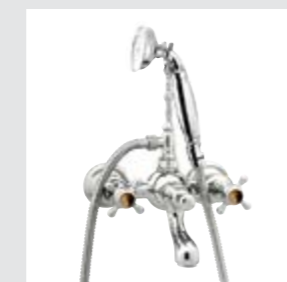

Retro Precious

● 035005.TG0.**
One hole basin mixer with tiger's eye stone

● 035006.TG0.**
One hole basin mixer with tiger's eye stone

● 035001.TG0.**
Three hole basin mixer with tiger's eye stone

● 035020.TG0.**
One hole bidet mixer with tiger's eye stone

● 035021.TG0.**
One hole bidet mixer with tiger's eye stone

● 035022.BTG.**
Three holes bidet set with tiger's eye stone

● 035011.TG0.**
Bath and shower mixer with hand shower and tiger's eye stone

● 035016.TG0.**
Bath and shower mixer with hand shower and tiger's eye stone

● 035016.CTG.**
Bath and shower mixer with column with tiger's eye stone

● 035018.TG0.**
Bath and shower mixer with hand shower and tiger's eye stone

● 035018.CTG.**
Bath and shower mixer with column and tiger's eye stone