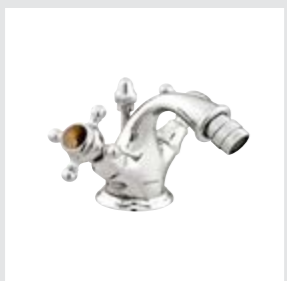

Retro Precious

● 035005.TG0.**
One hole basin mixer with tiger's eye stone

● 035006.TG0.**
One hole basin mixer with tiger's eye stone

● 035001.TG0.**
Three hole basin mixer with tiger's eye stone

● 035020.TG0.**
One hole bidet mixer with tiger's eye stone

● 035021.TG0.**
One hole bidet mixer with tiger's eye stone

● 035022.BTG.**
Three holes bidet set with tiger's eye stone

● 035011.TG0.**
Bath and shower mixer with hand shower and tiger's eye stone

● 035016.TG0.**
Bath and shower mixer with hand shower and tiger's eye stone