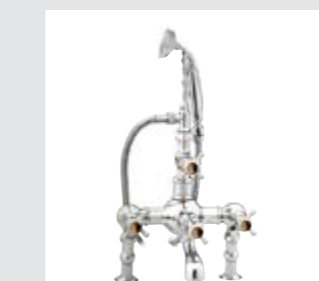

Retro Precious

● 035005.TG0.**
One hole basin mixer with tiger's eye stone

● 035006.TG0.**
One hole basin mixer with tiger's eye stone

● 035001.TG0.**
Three hole basin mixer with tiger's eye stone

● 035020.TG0.**
One hole bidet mixer with tiger's eye stone

● 035021.TG0.**
One hole bidet mixer with tiger's eye stone

● 035022.BTG.**
Three holes bidet set with tiger's eye stone

● 035011.TG0.**
Bath and shower mixer with hand shower and tiger's eye stone

● 035016.TG0.**
Bath and shower mixer with hand shower and tiger's eye stone