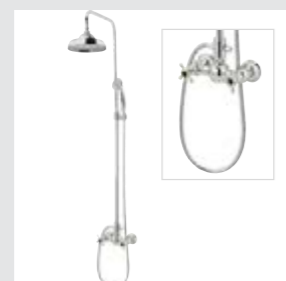

● 035019.CTG.**
Shower mixer with column with tiger's eye stone

MATERIALS

- Brass
- Tiger's eye stone

** RECOMMENDED FINISHES

- 50 Chrome
- 30 Antique brass
- 00/01 Gold 24K