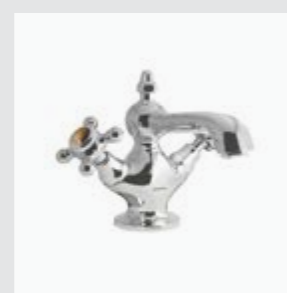

A captivating natural stone, enigmatic and ideal for decoration.

035005.TG0.50

035006.TG0.50

035011.TG0.50

Retro Precious handle design with tiger eye stone

035019.CTG.50

035016.TG0.50

035020.TG0.50

Retro Precious

● 035005.TG0.**
One hole basin mixer with tiger's eye stone

● 035006.TG0.**
One hole basin mixer with tiger's eye stone

● 035001.TG0.**
Three hole basin mixer with tiger's eye stone

● 035020.TG0.**
One hole bidet mixer with tiger's eye stone