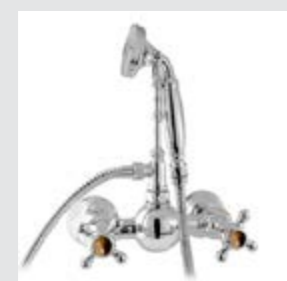

Retro Precious

● 035005.TG0.**
One hole basin mixer with tiger's eye stone

● 035006.TG0.**
One hole basin mixer with tiger's eye stone

● 035001.TG0.**
Three hole basin mixer with tiger's eye stone

● 035020.TG0.**
One hole bidet mixer with tiger's eye stone

● 035021.TG0.**
One hole bidet mixer with tiger's eye stone

● 035022.BTG.**
Three holes bidet set with tiger's eye stone

● 035011.TG0.**
Bath and shower mixer with hand shower and tiger's eye stone

● 035016.TG0.**
Bath and shower mixer with hand shower and tiger's eye stone

● 035016.CTG.**
Bath and shower mixer with column with tiger's eye stone

● 035018.TG0.**
Bath and shower mixer with hand shower and tiger's eye stone

● 035018.CTG.**
Bath and shower mixer with column and tiger's eye stone