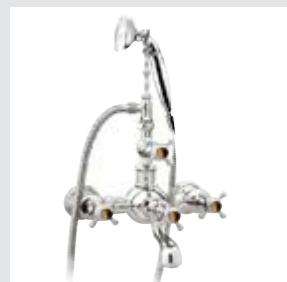

Retro Precious

● 035005.TG0.**
One hole basin mixer with tiger's eye stone

● 035006.TG0.**
One hole basin mixer with tiger's eye stone

● 035001.TG0.**
Three hole basin mixer with tiger's eye stone

● 035020.TG0.**
One hole bidet mixer with tiger's eye stone

● 035021.TG0.**
One hole bidet mixer with tiger's eye stone

● 035022.BTG.**
Three holes bidet set with tiger's eye stone

● 035011.TG0.**
Bath and shower mixer with hand shower and tiger's eye stone

● 035016.TG0.**
Bath and shower mixer with hand shower and tiger's eye stone